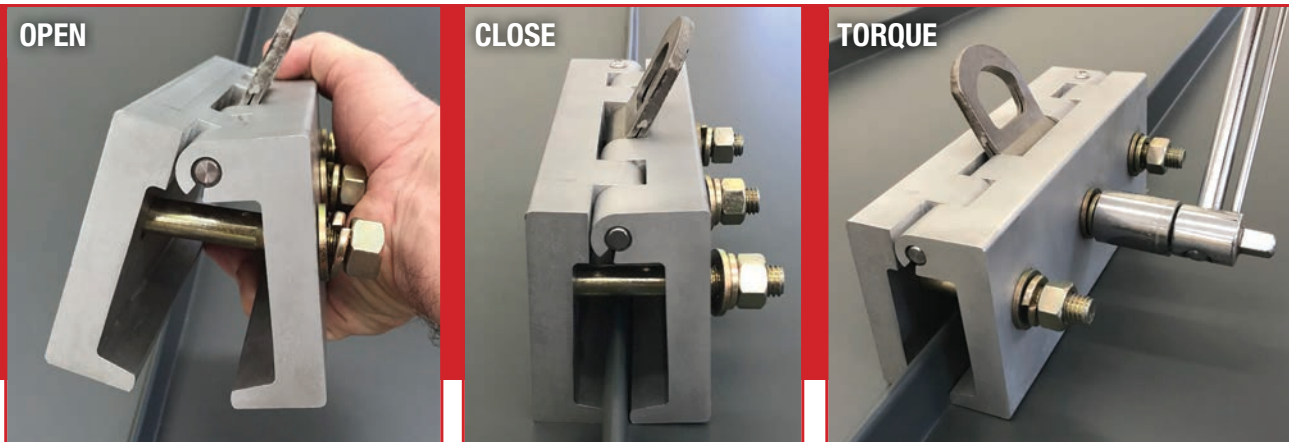

The name Universal Safety Anchor, and its innovative design, implies exactly what it's capable of doing! It is able to accommodate multiple panels with no loose components or set screws that gouge panels like the anchors now currently available to the industry... The Metal Plus Universal Safety Anchor is

THE WORLD'S BEST STANDING SEAM METAL ROOFING BRACKETS!

ALL OF OUR BRACKETS ARE MADE IN THE USA!

INTRODUCING
the Metal Plus Universal Safety Anchor!
Universal Safety Anchor as well as our full product line of Standing Seam Metal Roofing Brackets are all Made in the U.S.A.!

- **NO MORE** adjusting set screws!
- **NO MORE** replacing parts!
- **NO MORE** set screws gouging and damaging panels!
- **NO MORE** voiding manufacturers warranty on panels!
- **NO MORE** rusting of panels when anchor points are removed!
- **NO MORE** complaining customers of excessive damage to panels!
- **NO MORE** dismantling of anchor point required!

OPEN • CLOSE • TORQUE • IT TAKES LESS THAN A MINUTE TO INSTALL!

IT TAKES LESS THAN A MINUTE TO INSTALL!

ASK US ABOUT UNIVERSAL SAFETY ANCHORS
IT'S EASY! OPEN - CLOSE - TORQUE

S-5!®
The Right Way!
S-5-PV KIT SOLAR AVAILABLE!